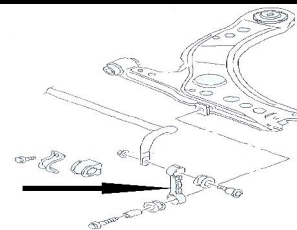

STABILIZER-CONNECTION BOLTS

Audi A3 2WD	Art.Nr.	SBG4	Kit = Adjustable	60,00
Seat Ibiza 6L / Skoda Fabia / VW Polo 9N / Fox	Art.Nr.	SBMO	Kit = Adjustable	60,00
Seat Leon / Seat Toledo 2WD	Art.Nr.	SBG4	Kit = Adjustable	60,00
Skoda Octavia 2WD	Art.Nr.	SBG4	Kit = Adjustable	60,00
VW Golf IV/ VW Bora / VW New Beetle 2WD	Art.Nr.	SBG4	Kit = Adjustable	60,00
BMW 3 E46 / Compact E46 2WD	Art.Nr.	SBMO	Kit = Adjustable	60,00
Opel Astra G / Zafira A 2WD	Art.Nr.	SBMO	Kit = Adjustable	60,00
Mini / One / Cooper / S	Art.Nr.	SBMO	Kit = Adjustable	60,00

* = when lowering over 40mm please use special stabilizer connection bolts

** = ALWAYS use special stabilizer connection bolts

*** = In preparation, Please See: WWW.CARWORKS.GR

REAR Torsion Bar: ALWAYS LOWER MIN. 2,5CM!!

LOWERING WITHOUT NECESSARY STABILIZER CONNECTION BOLTS OR MORE THAN LISTED MEASUREMENTS, WILL VOID THE WARRANTY AND IS DONE AT OWN RISK!!
IN SOME CASES WHEELSPACERS MAY BE NECESSARY AND MUST BE USED,
ALWAYS ALIGN THE CAR AFTER REPLACING SUSPENSION PARTS
GOLF IV PLATFORM: IN CASE OF DRIVE SHAFT Ø42MM OR MORE, IT MIGHT BE NECESSARY TO CHANGE OR MODIFY THE ORIGINAL STABILIZER BAR