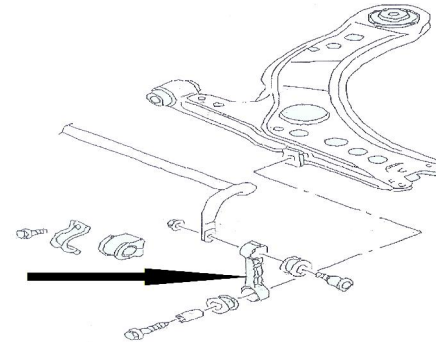

V-MAXX AUTOSPORT COILOVER SUSPENSION KITS		TÜV GOCA	YEAR	TYPE	-MM FRONT	-MM REAR		ΛΙΑΝΙΚΗ ΤΙΜΗ ΜΕ ΦΠΑ
MODEL/APPLICATION								
Z3 Roadster 1.8i/1.9i excl. EDC-system		✓	11.95-	R/C	40 → 80	30 → 60	60 BM 02	540,00
Z3 Coupé/Roadster 2.0i/2.2 V6/2.8i/3.0 V6 excl. EDC-system		✓	11.95-	R/C	40 → 80	30 → 60	60 BM 02	540,00

STABILIZER-CONNECTION BOLTS

BMW 3 E46 / Compact E46 2WD

Art.Nr.

SBMO Kit = Adjustable

60,00

** = **ALWAYS** use special stabilizer connection bolts

*** = In preparation

LOWERING MORE THAN LISTED MEASUREMENTS, WILL VOID THE WARRANTY AND IS DONE AT OWN RISK!!

IN SOME CASES WHEELSPACERS MAY BE NECESSARY AND MUST BE USED

ALWAYS ALIGN THE CAR AFTER REPLACING SUSPENSION PARTS

Ισχύς τιμοκαταλόγου από 01/11/2009

www.carworks.gr - τηλ. 2109822298 - πώληση χονδρική-λιανική