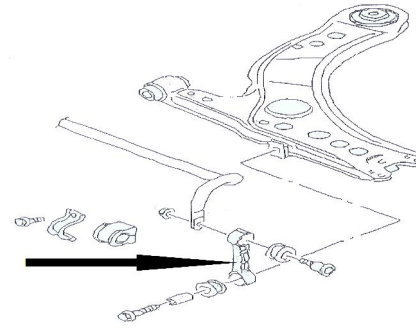

V-MAXX AUTOSPORT COILOVER SUSPENSION KITS	TÜV GOCA	YEAR	TYPE	-MM FRONT	-MM REAR		ΛΙΑΝΙΚΗ ΤΙΜΗ ΜΕ ΦΠΑ
MODEL/APPLICATION							

STABILIZER-CONNECTION BOLTS

Opel Astra G / Zafira A 2WD

Art.Nr.

SBMO Kit = Adjustable